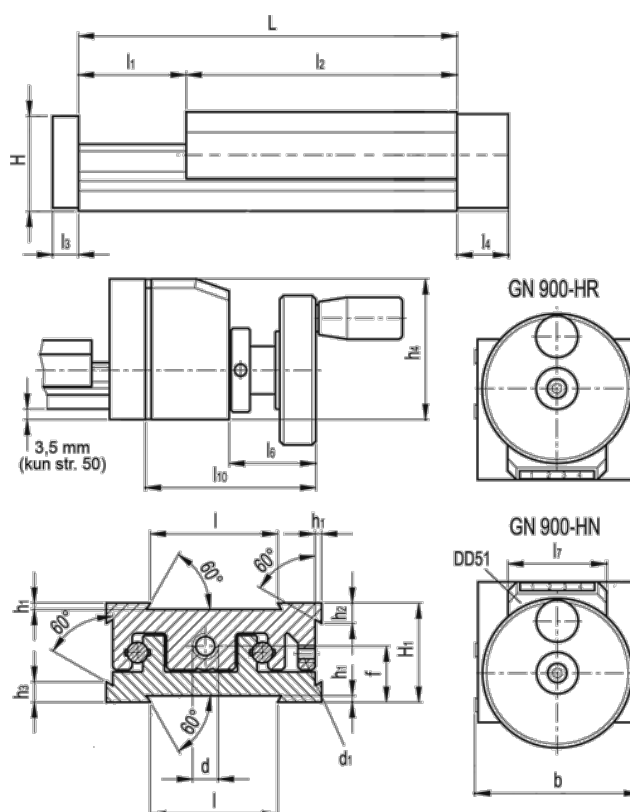

Data Sheet

Article number: 20778032

Description: Adjustable slide unit
GN 900-120-235-75-HN-1

Measures

| | | |
|-----------|-----------------|----------|
| b = 120 | h3 = 13.8 | l7 = 33 |
| d = M10x1 | h4 = 57 | l10 = 75 |
| d1 = M5 | l = 80 | |
| f = 26.3 | L - l1 = 235-75 | |
| H = 45.0 | l2 = 160 | |
| h1 = 2.0 | l3 = 10 | |
| H1 = 46 | l4 = 18 | |
| h2 = 13.8 | l6 = 40 | |